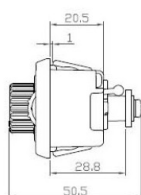

PRODUCT SHEET

Description:

Combi. Cam Lock M237,4-Digit,LH,180DG,Ext.Cam Pin,"Public or Privat", Setting By Switch Button, w/Master Key & Decoding, Function, Black ABS Housing, Zamak Cylinder, Straight Cam, No. 7, CE:45mm, Master Key Code D001

Item number:

14.08.601-5

Units	Box	Carton	HS Code	Barcode
Pcs.	25	50	8301300000	
				5704866468251

Panel thickness: 1mm

drilling template for metal panel:

Right hand

Left hand

SISO A/S