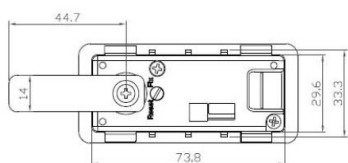

PRODUCT SHEET

Description:

Combi. Cam Lock M237,4-Digit,LH,180DG,Ext.Cam Pin,"Public or Privat", Setting By Switch Button, w/Master Key & Decoding, Function, Black ABS Housing, Zamak Cylinder, Straight Cam, No. 7, CE:45mm, Master Key Code D001

Item number:

14.08.601-5

Units	Box	Carton	HS Code	Barcode
Pcs.	25	50	8301300000	
				5704866468251

Panel thickness: 1mm

drilling template for metal panel:

Right hand

Left hand

SISO A/S