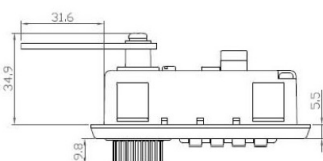

PRODUCT SHEET

Description:

Combi. Cam Lock M237,4-Digit,LH,180DG,Ext.Cam Pin,"Public or Privat", Setting By Switch Button, w/Master Key & Decoding, Function, Black ABS Housing, Zamak Cylinder, Straight Cam, No. 7, CE:45mm, Master Key Code D001

Item number:

14.08.601-5

Units	Box	Carton	HS Code	Barcode
Pcs.	25	50	8301300000	
				5704866468251

Panel thickness: 1mm

drilling template for metal panel:

Right hand

Left hand

SISO A/S